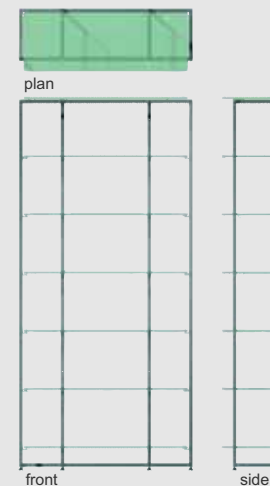

The **large** and **regular** frames rest on floors via adjustable feet as well as being fixed directly to walls for stability.

The **medium** and **small** frames are designed for direct fixing to walls.

Omni frames are formed from 20x20mm stainless steel tube.

All shelves are 955L x 340D x 8mm thick, formed from clear toughened glass with polished edges and 5mm radius corners.

To accommodate skirtings, the large and regular frames are supplied with optional wall spacers to project frames 25mm off walls.

OW.S2L OMNI small frame
415H x 1000W x 360D
overall nominal size including glass shelves.
Unit includes:
• 1 No frame 400H x 1000W x 300D
• 2 No glass shelves with fixings

OW.M2L OMNI medium frame
1045H x 1000W x 360D
overall nominal size including glass shelves.
Unit includes:
• 1 No frame 1030H x 1000W x 300D
• 4 No glass shelves with fixings

OW.H2L OMNI large frame
2135H x 1000W x 360D*
overall nominal size including glass shelves.
*Depth increases by 25mm with optional wall spacers.
Unit includes:
• 1 No frame 2120H x 1000W x 300D with adjustable feet
• 7 No glass shelves with fixings
• 4 No optional wall spacers