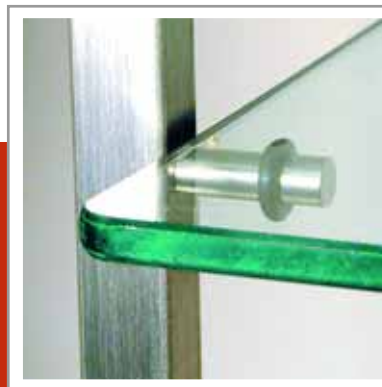

omni shelving

The **omni** range of ultra fine stainless steel wall frames is available in four standard sizes complete with adjustable glass shelves.

Ideal for any contemporary interior, **omni** furniture may also be supplied with timber shelves on request.

The **large** and **regular** frames rest on floors via adjustable feet as well as being fixed directly to walls for stability.

The **medium** and **small** frames are designed for direct fixing to walls.

Omni frames are formed from 20x20mm stainless steel tube.

All shelves are 955L x 340D x 8mm thick, formed from clear toughened glass with polished edges and 5mm radius corners.

To accommodate skirtings, the large and regular frames are supplied with optional wall spacers to project frames 25mm off walls.