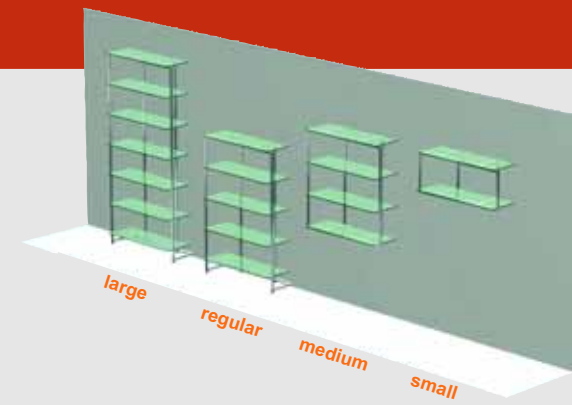

omni shelving

The **omni** range of ultra fine stainless steel wall frames is available in four standard sizes complete with adjustable glass shelves.

Ideal for any contemporary interior, **omni** furniture may also be supplied with timber shelves on request.

The **large** and **regular** frames rest on floors via adjustable feet as well as being fixed directly to walls for stability.

The **medium** and **small** frames are designed for direct fixing to walls.

Omni frames are formed from 20x20mm stainless steel tube.

All shelves are 955L x 340D x 8mm thick, formed from clear toughened glass with polished edges and 5mm radius corners.

To accommodate skirtings, the large and regular frames are supplied with optional wall spacers to project frames 25mm off walls.

OW.S2L OMNI small frame
415H x 1000W x 360D
overall nominal size including glass shelves.
Unit includes:
• 1 No frame 400H x 1000W x 300D
• 2 No glass shelves with fixings

OW.M2L OMNI medium frame
1045H x 1000W x 360D
overall nominal size including glass shelves.
Unit includes:
• 1 No frame 1030H x 1000W x 300D
• 4 No glass shelves with fixings